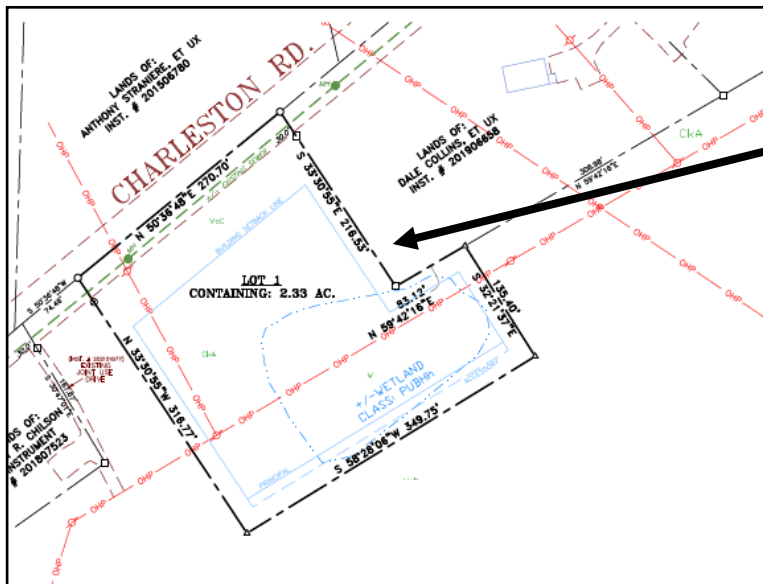

Lot for Sale near Wellsboro

Charleston Rd

From Main St in Wellsboro, turn on Charleston St.
 From McDonalds, go approximately 2 miles. Property is on the right.

Charleston Rd
 2.33 acres

Price for the lot is \$52,900
 Public sewer, well to be drilled