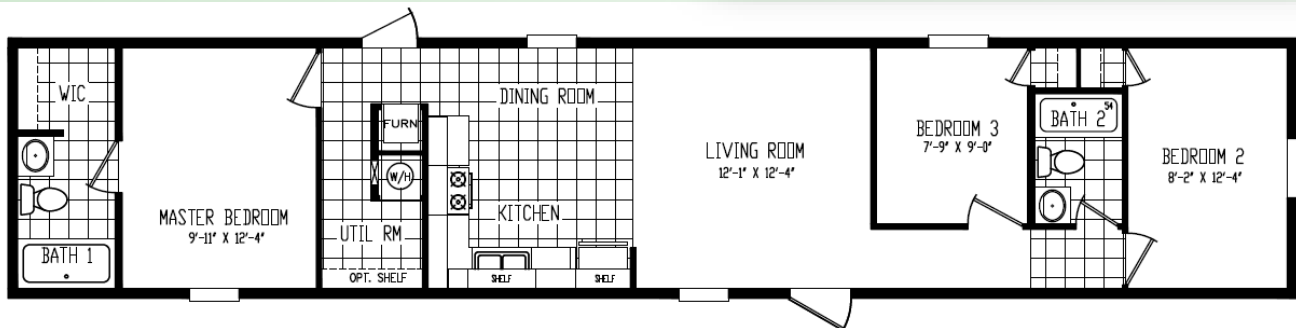

6E Delmar Meadows - Wellsboro, PA

Only \$39,900

“Looking for a New Home?”

14x66(70)

3 bedroom, 2 bath

Ready to move into immediately

Located on a rented lot in a mobile home community, just outside of Wellsboro.